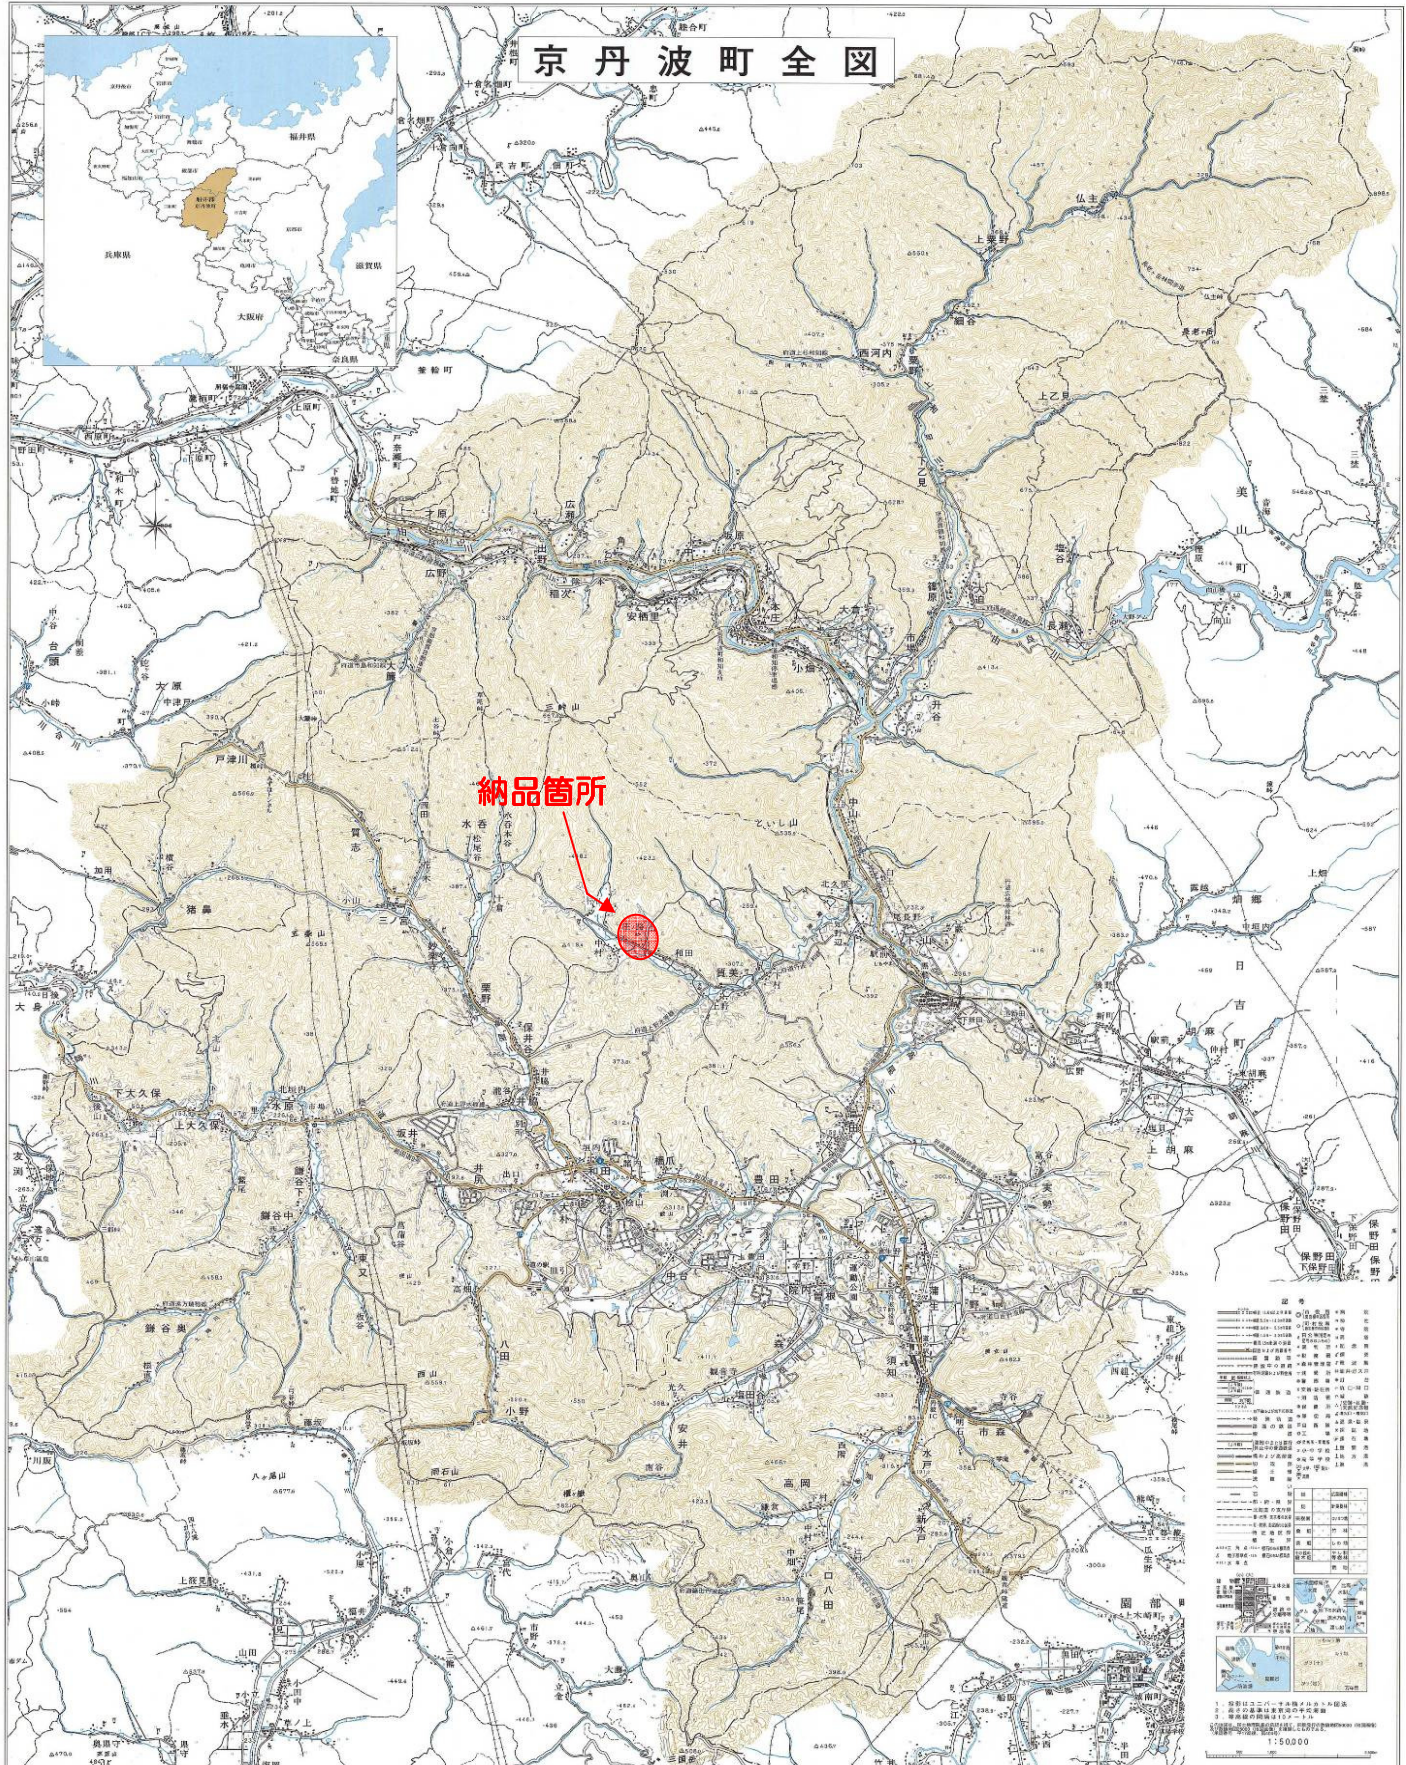

京丹波町全図

納品箇所

Legend and scale information:

- Legend: Symbols for roads, rivers, and other geographical features.
- Scale: 1:50,000
- Inset map: Shows the location of Kyodanba Town within Yamaguchi Prefecture.